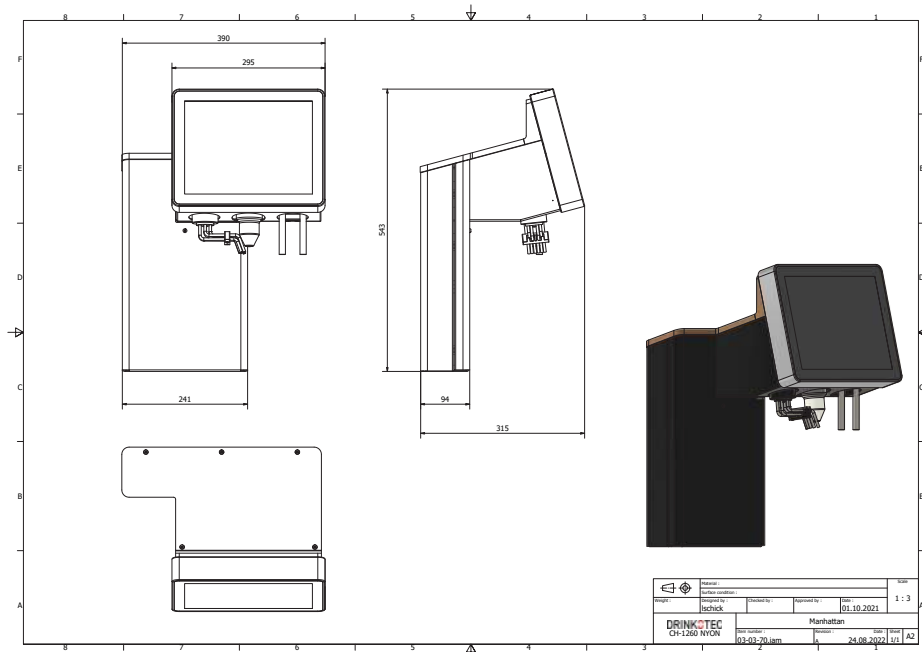

Standard Requirements

Provide for drilling the cabinet in the following dimensions:

188 x 74 mm

Connectivity

4G equipped

General

Number of flavours	Up to 4-5 postmix + 2 distinct premix nozzle + 6 distinct spirits
User interface	Touch Panel
Dispense button branding	Graphic panel touch card

Specification

Physical Data

Height	543 mm
Width	390 mm
Depth	315 mm
Weight	17 kg

Electrical

Mains voltage/frequency	Male plug type F / type J _100-240 V
Power	90 W
AC current (Typ.)	0.95A@115VAC 0.5A@230VAC 0.4A@277VAC